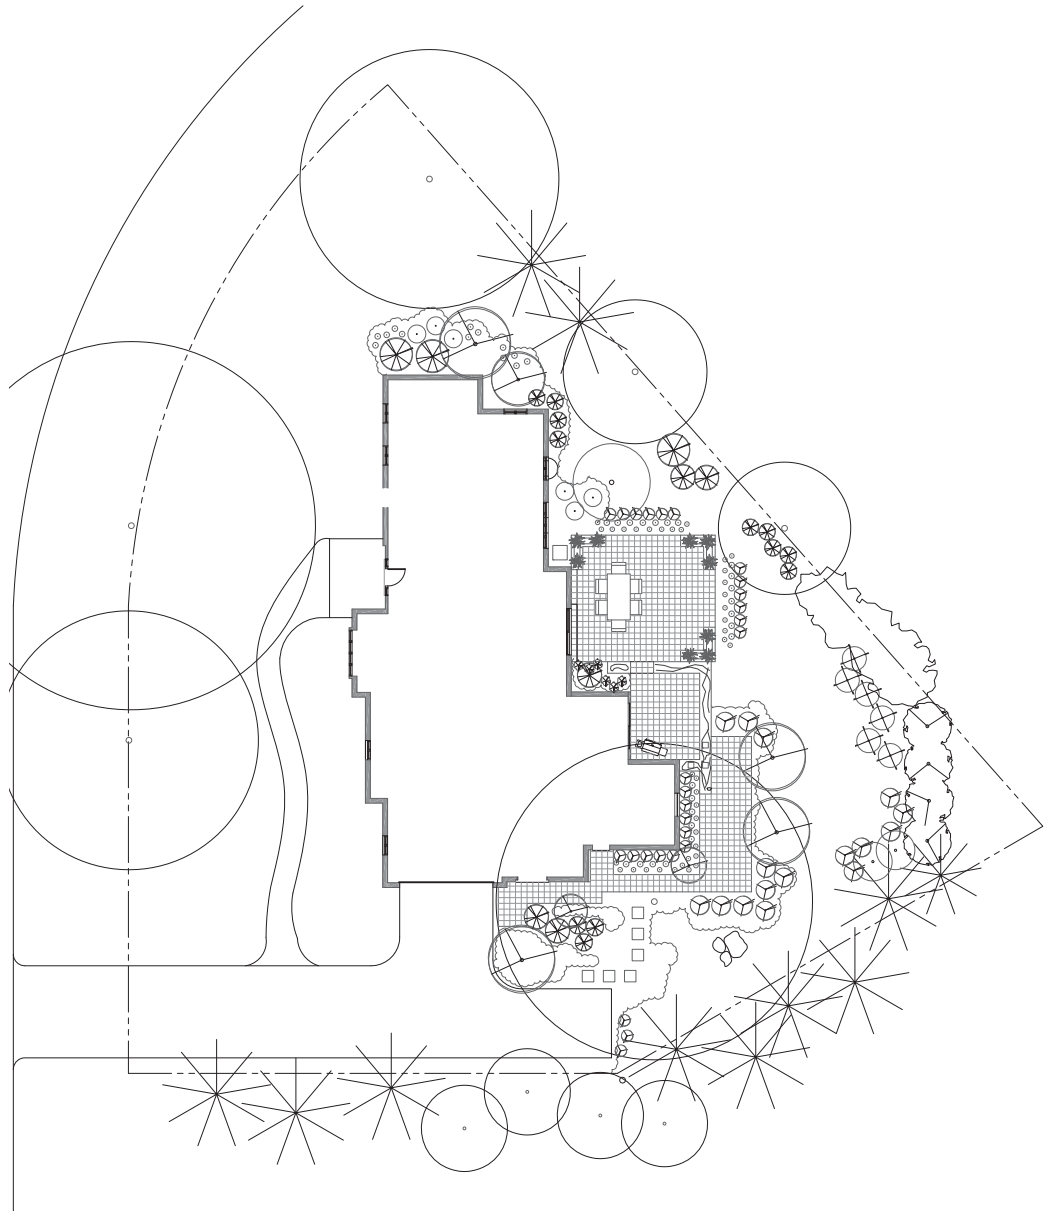

Way - Landscape Design

Bloomfield Township, Michigan

- *Project goal to design a 3 tiered tiled concrete patio with planters and integrated stream.*
- *Full landscape plan*
- *Plant specification*
- *Hardscape design and details*
- *Budget pricing*